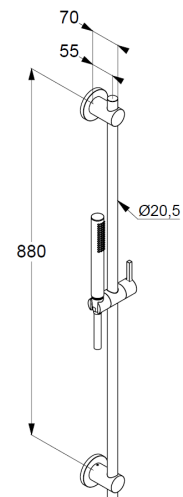

Technische Daten/ Technical Data

KLUDI NOVA FONTE

shower set 1 S

DN 15

Style: Puristic

Ref.: 20840N1-15

Finishes:

N1 Brushed Bronze PVD

connection G1/2

sieve seal

shower hose

plastic coated

with metal-effect

with conical nuts

anti twist

G1/2 x G1/2 x 1600mm

wall rail 900mm

height-adjustable hand shower hook

with fixing material

for rigid wall mounted

Produktabbildung/ Product picture

Maßzeichnung/ Dimensional drawing

Durchfluss/ Flow rate