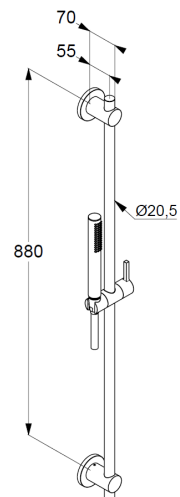

## Technische Daten/ Technical Data

KLUDI NOVA FONTE

shower set 1 S

DN 15

Style: Puristic

Ref.: 20840N2-15

Finishes:

N2 Brushed Gunmetal PVD

connection G1/2

sieve seal

shower hose

plastic coated

with metal-effect

with conical nuts

anti twist

G1/2 x G1/2 x 1600mm

wall rail 900mm

height-adjustable hand shower hook

with fixing material

for rigid wall mounted

Produktabbildung/ Product picture

Maßzeichnung/ Dimensional drawing

Durchfluss/ Flow rate