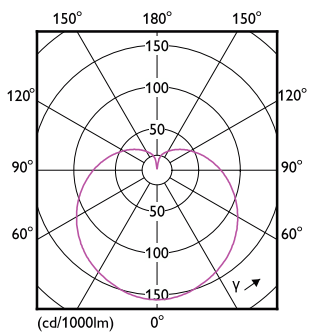

Light Distribution Diagram - CorePro lustre ND 7-60W E27 840 P48 FR