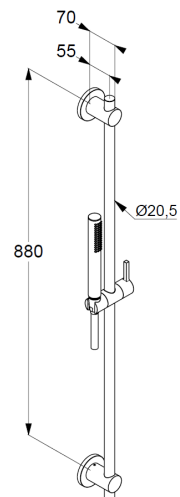

Technische Daten/ Technical Data

KLUDI NOVA FONTE

shower set 1 S

DN 15

Style: Puristic

Ref.: 20840N5-15

Finishes:

N5 Stainless Brushed Nickel PVD

connection G1/2

sieve seal

shower hose

plastic coated

with metal-effect

with conical nuts

anti twist

G1/2 x G1/2 x 1600mm

wall rail 900mm

height-adjustable hand shower hook

with fixing material

for rigid wall mounted

Produktabbildung/ Product picture

Maßzeichnung/ Dimensional drawing

Durchfluss/ Flow rate