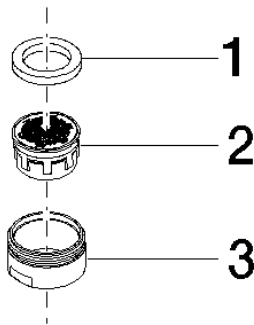

## Aerator M24x1-AG 7,0 l/min. - Brushed Platinum

SPARE PARTS

---

90 23 01 118 01 Product version from 4/1/2025

## Aerator M24x1-AG 7,0 l/min. - Brushed Platinum

SPARE PARTS

---

90 23 01 118 01 Product version from 4/1/2025

90 23 01 118 01 Product version from 4/1/2025

Parts for other finishes can be found here: [Chrome](#)

### Spare parts list

No.	Item Number	Name	Quantity used	Delivery time
1	09 14 05 002 90	Washer NBR 70 21,3 x 15 x 2,8 mm -	1.00	14
2	09 29 03 049 90	Aerator insert M22/M24 7,0 l/min. -	1.00	14
3	09 23 01 118-06	Aerator sleeve Ø 24 x 13 mm - Brushed Platinum	1.00	20