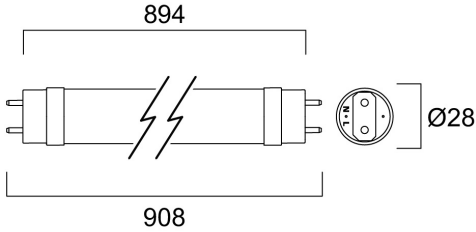

Features

- Energy efficient and affordable LED T8 solution to replace conventional fluorescent T8 lamps
- Omni-directional uniform light distribution thanks to glass tube construction design, same as traditional fluorescent T8 tubes
- High lumen package - 1700lm
- High lumen efficacy - 150 lm/W
- Switching cycles - 200,000X
- Average life 50,000 hours lifespan
- Lamp length - 908mm
- Wide beam angle
- High power factor
- Suitable for general illumination in offices, supermarkets, department stores, train stations, petrol stations, parking lots and maintenance free applications
- Suitable for operation with electromagnetic gears / CCG and direct mains operation (220-240V)
- 5-Year warranty

Product Overview

Product name	ToLEDo AVANT T8 CCG L908 1700LM 840 50K RL
Technology	LED
Cap/Base	G13
Fixture rating	Open
E-number FI	4941363
Colour temperature (K)	4000
CRI (Ra)	80
Colour Variation Initial (SDCM)	6
Photobiological Risk Group	RG0
Wattage (W)	11.3
IP rating	IP20
Product EAN number	5410288302584
Warranty	5 years

Technical drawings

Data table

GENERAL DATA

Product name	ToLEDo AVANT T8 CCG L908 1700LM 840 50K RL
Technology	LED
Cap/Base	G13
Fixture rating	Open
Operating temperature range (°C)	-20°C...+55°C
Performance ambient temperature Tq (°C)	25
E-number FI	4941363
Warranty	5 years

LIFETIME DATA

Lifespan L70 B50	50000
------------------	-------

PHYSICAL DATA

IP rating	IP20
Nominal Product Length (mm)	908
Nominal Product Diameter (mm)	28
Weight (kg)	0.146

PACKAGING

Single packaging type	Carton
Product EAN number	5410288302584
Packaging single width (cm)	2.9
Packaging single depth (cm)	2.9
DUN14 (outer)	15410288302581
Packaging outer length / height (cm)	100.4