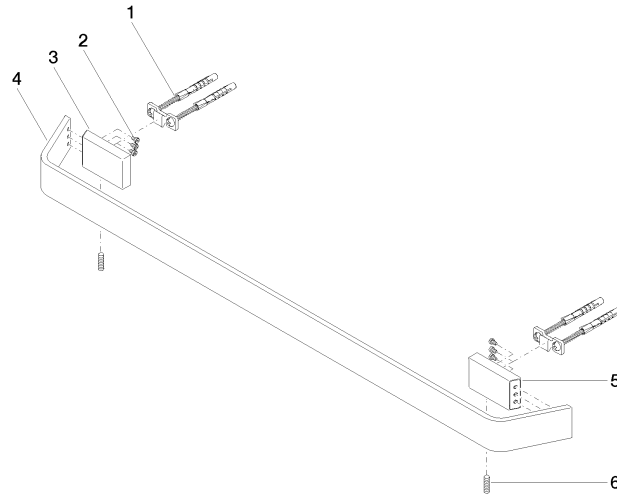

**CL.1 Towel bar - Brushed Platinum**

CL.1

83 060 705 Product version from 3/9/2015

- gauge 599 mm
- width 673mm
- height 35 mm
- 70mm projection

	Brushed Platinum	83 060 705-06
	Chrome	83 060 705-00
	Dark Chrome	83 060 705-19
	Brushed Light Gold (PVD)	83 060 705-27
	Brushed Champagne (22kt Gold)	83 060 705-46
	Champagne (22kt Gold)	83 060 705-47
	Brushed Dark Platinum	83 060 705-99

83 060 705 Product version from 3/9/2015

mm [inches]

83 060 705 Product version from 3/9/2015

Parts for other finishes can be found here: [Chrome](#)

### Spare parts list

No.	Item Number	Name	Quantity used	Delivery time
2	09 30 30 191 90	Mounting Cylinder head screw with hexagon socket M3 x 5 mm -	6.00	14
1	05 17 20 758 00 90	Attachment set 37 x 14 x 65 mm -	2.00	14
3	08 17 70 500-06	Holder Wall bracket left 60 x 12 x 35 mm - Brushed Platinum	1.00	20
4	08 17 70 550-06	Holder for towel rail Rod 675 x 35 x 70 mm - Brushed Platinum	1.00	20
6	04 31 11 113 00 90	Mounting Threaded pin M5 x 12 mm -	2.00	14
5	08 17 70 501-06	Holder Wall bracket right 60 x 12 x 35 mm - Brushed Platinum	1.00	20