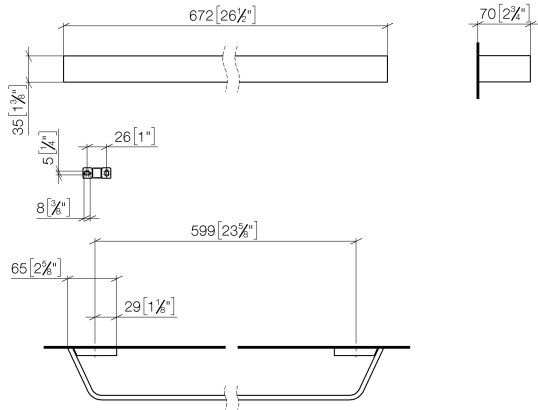

**CL.1 Towel bar - Brushed Platinum**

CL.1

83 060 705 Product version from 3/9/2015

- gauge 599 mm
- width 673mm
- height 35 mm
- 70mm projection

	Brushed Platinum	83 060 705-06
	Chrome	83 060 705-00
	Dark Chrome	83 060 705-19
	Brushed Light Gold (PVD)	83 060 705-27
	Brushed Champagne (22kt Gold)	83 060 705-46
	Champagne (22kt Gold)	83 060 705-47
	Brushed Dark Platinum	83 060 705-99

83 060 705 Product version from 3/9/2015

mm [inches]

83 060 705 Product version from 3/9/2015

Parts for other finishes can be found here: [Chrome](#)

### Spare parts list

No.	Item Number	Name	Quantity used	Delivery time
2	09 30 30 191 90	Mounting Cylinder head screw with hexagon socket M3 x 5 mm -	6.00	14
1	05 17 20 758 00 90	Attachment set 37 x 14 x 65 mm -	2.00	14
3	08 17 70 500-06	Holder Wall bracket left 60 x 12 x 35 mm - Brushed Platinum	1.00	20
4	08 17 70 550-06	Holder for towel rail Rod 675 x 35 x 70 mm - Brushed Platinum	1.00	20
6	04 31 11 113 00 90	Mounting Threaded pin M5 x 12 mm -	2.00	14
5	08 17 70 501-06	Holder Wall bracket right 60 x 12 x 35 mm - Brushed Platinum	1.00	20