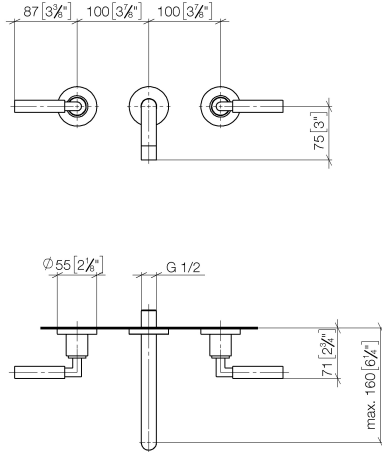

36 707 882 Product version from 4/1/2024

- 160mm projection
- fixed spout
- circular, air-enriched flow
- hole diameter valve 35 mm
- hole diameter spout 35 mm
- rosette Ø 55 mm
- max. flow 7 l/min
- lead-free
- WRAS
- This product can help a building meet the requirements of Green Building Rating Systems, e.g. LEED®, BREEAM®, DGNB

Required miscellaneous

- Concealed wall-mounted mixer
variable positioning -** 35 720 970 90
- min. recess depth 85 mm
 - max. recess depth 145 mm

Required miscellaneous

- Concealed wall-mounted mixer
centred spout -** 35 700 970 90
- min. recess depth 85 mm
 - max. recess depth 145 mm

36 707 882 Product version from 4/1/2024

mm [inches]

Flow rate chart

Codes & Standards

DIN 4109	EN 200	ISO 3822	Scottish Water Byelaws
UK Water Supply Regulations	Ü-Zeichen	VA-Zeichen	XP P 41-280

TARA Wall-mounted basin mixer without pop-up waste - Matte Black

Spare parts list

No.	Item Number	Name	Quantity used	Delivery time
6	04 28 22 089 10-33	Spout - Matte Black	1.00	40
7	90 23 01 019 00-33	Aerator M18x1-IG 7,0 l/min. - Matte Black	1.00	40
8	90 90 03 157 00 90	Head part clockwise closing 1/2" -	1.00	14
4	90 14 10 026 00 90	O-Ring 20,5 x 3,5 mm -	1.00	14
3	09 24 03 081 10 90	Extension 1/2" x 50 mm -	1.00	14
1	90 90 03 156 00 90	Head part anti-clockwise closing 1/2" -	1.00	14
5	09 27 22 503-33	Rosette DB logo Ø 55 x Ø 22 x 9 mm - Matte Black	1.00	40
2	36 310 882-33	TARA Wall valve - Matte Black	2.00	-