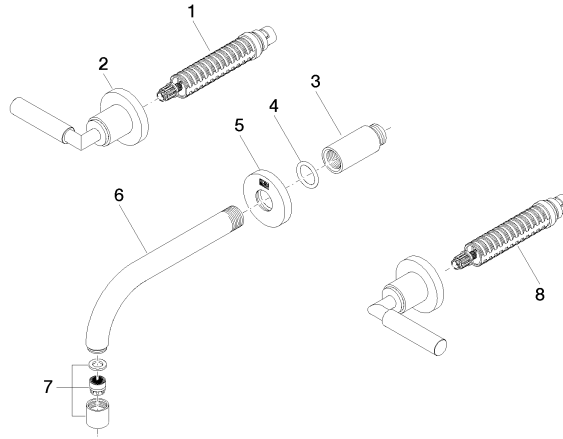

36 707 882 Product version from 4/1/2024

- 160mm projection
- fixed spout
- circular, air-enriched flow
- hole diameter valve 35 mm
- hole diameter spout 35 mm
- rosette Ø 55 mm
- max. flow 7 l/min
- lead-free
- WRAS
- This product can help a building meet the requirements of Green Building Rating Systems, e.g. LEED®, BREEAM®, DGNB

36 707 882 Product version from 4/1/2024

mm [inches]

Flow rate chart

Codes & Standards

DIN 4109	EN 200	ISO 3822	Scottish Water Byelaws
UK Water Supply Regulations	Ü-Zeichen	VA-Zeichen	XP P 41-280

TARA Wall-mounted basin mixer without pop-up waste - Matte Black

Spare parts list

No.	Item Number	Name	Quantity used	Delivery time
6	04 28 22 089 10-33	Spout - Matte Black	1.00	40
7	90 23 01 019 00-33	Aerator M18x1-IG 7,0 l/min. - Matte Black	1.00	40
8	90 90 03 157 00 90	Head part clockwise closing 1/2" -	1.00	14
4	90 14 10 026 00 90	O-Ring 20,5 x 3,5 mm -	1.00	14
3	09 24 03 081 10 90	Extension 1/2" x 50 mm -	1.00	14
1	90 90 03 156 00 90	Head part anti-clockwise closing 1/2" -	1.00	14
5	09 27 22 503-33	Rosette DB logo Ø 55 x Ø 22 x 9 mm - Matte Black	1.00	40
2	36 310 882-33	TARA Wall valve - Matte Black	2.00	-