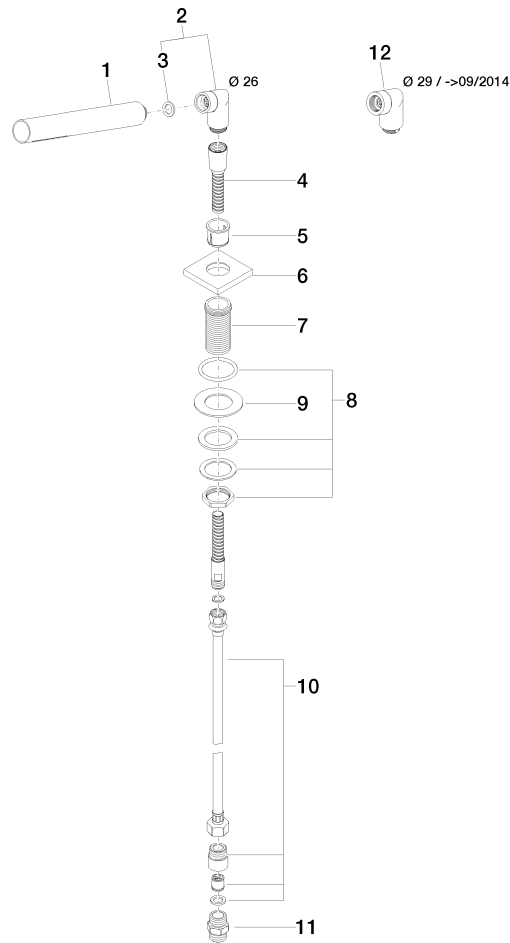

27 702 980 Product version up to 5/15/2020

- COMPACT RAIN, max. flow rate 6.8 l/min (at 3 bar)
- with anti-scale system
- rosette 60 x 60 mm
- hole diameter 32 mm
- metal shower hose 1750mm with integrated anti-twist protection
- WRAS

27 702 980 Product version up to 5/15/2020

Flow rate chart

Codes & Standards

ASME A112.18.1	cUPC	DIN 4109	EN 1717
ISO 3822	Scottish Water Byelaws	UK Water Supply Regulations	Ü-Zeichen

Hand shower set for bath rim or tile edge installation - Platinum

Parts for other finishes can be found here: Chrome

Spare parts list

No.	Item Number	Name	Quantity used	Delivery time
8	04 23 10 032 46 90	Mounting with seals M30 x 1,5 -	1.00	14
10	12 505 970 90	High pressure hose 1/2" x 3/8" x 500 mm -	1.00	14
5	90 18 40 085 00 90	Sleeve -	1.00	14
6	09 27 68 003-08	Rosette M33 x 1.5 60 x 60 x 9 mm - Platinum	1.00	54
7	09 30 01 090-07	Connection Ø 33 x 67 mm - untreated nickel-plated	1.00	40
3	90 14 20 002 00 90	Washer 18,5 x 12,0 x 2,0 mm -	1.00	14
12	04 24 04 187 00-08	Elbow 20° - Platinum	1.00	-
Spare part can no longer be ordered, please order the replacement item				
9	09 30 11 060 90	Disc 60 x 34 x 2 mm -	1.00	14
11	90 24 03 168 00 90	Nipple 1/2" x 1/2" -	1.00	14
2	04 24 04 287 00-08	Nipple 20° - Platinum	1.00	54
1	90 12 11 140 41-08	Bar-type hand shower 6,8 l/min - Platinum	1.00	-
Spare part can no longer be ordered, please order the replacement item				
4	28 322 970-08	Metal shower hose 1/2" x 3/8" x 1750 mm - Platinum	1.00	54