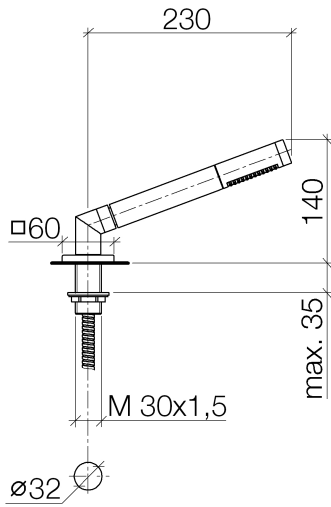

27 702 980 Product version up to 5/15/2020

- COMPACT RAIN, max. flow rate 6.8 l/min (at 3 bar)
- with anti-scale system
- rosette 60 x 60 mm
- hole diameter 32 mm
- metal shower hose 1750mm with integrated anti-twist protection
- WRAS

27 702 980 Product version up to 5/15/2020

Flow rate chart

Codes & Standards

ASME A112.18.1	cUPC	DIN 4109	EN 1717
ISO 3822	Scottish Water Byelaws	UK Water Supply Regulations	Ü-Zeichen

Hand shower set for bath rim or tile edge installation - Platinum

Parts for other finishes can be found here: Chrome

Spare parts list

No.	Item Number	Name	Quantity used	Delivery time
8	04 23 10 032 46 90	Mounting with seals M30 x 1,5 -	1.00	14
10	12 505 970 90	High pressure hose 1/2" x 3/8" x 500 mm -	1.00	14
5	90 18 40 085 00 90	Sleeve -	1.00	14
6	09 27 68 003-08	Rosette M33 x 1.5 60 x 60 x 9 mm - Platinum	1.00	54
7	09 30 01 090-07	Connection Ø 33 x 67 mm - untreated nickel-plated	1.00	40
3	90 14 20 002 00 90	Washer 18,5 x 12,0 x 2,0 mm -	1.00	14
12	04 24 04 187 00-08	Elbow 20° - Platinum	1.00	-
Spare part can no longer be ordered, please order the replacement item				
9	09 30 11 060 90	Disc 60 x 34 x 2 mm -	1.00	14
11	90 24 03 168 00 90	Nipple 1/2" x 1/2" -	1.00	14
2	04 24 04 287 00-08	Nipple 20° - Platinum	1.00	54
1	90 12 11 140 41-08	Bar-type hand shower 6,8 l/min - Platinum	1.00	-
Spare part can no longer be ordered, please order the replacement item				
4	28 322 970-08	Metal shower hose 1/2" x 3/8" x 1750 mm - Platinum	1.00	54