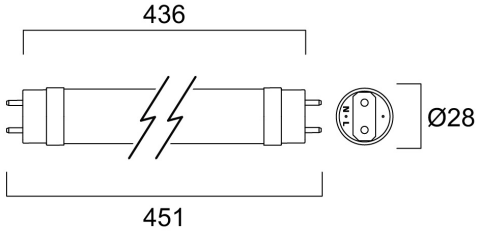

Features

- Energy efficient and affordable LED T8 solution to replace conventional fluorescent T8 lamps
- Omni-directional uniform light distribution thanks to glass tube construction design, same as traditional fluorescent T8 tubes
- High lumen package - 950lm
- High lumen efficacy - 150 lm/W
- Switching cycles - 200,000X
- Average life 50,000 hours
- Lifespan Lamp length - 451mm
- Wide beam angle
- High power factor
- Suitable for general illumination in offices, supermarkets, department stores, train stations, petrol stations, parking lots and maintenance free applications
- Suitable for operation with electromagnetic gears / CCG and direct mains operation (220-240V)
- 5-Year warranty

Product Overview

Product name	ToLEDo AVANT T8 CCG L451 950LM 840 50K RL
Technology	LED
Cap/Base	G13
Fixture rating	Open
E-number FI	4941357
Colour temperature (K)	4000
CRI (Ra)	80
Colour Variation Initial (SDCM)	6
Photobiological Risk Group	RG0
Wattage (W)	6.3
IP rating	IP20
Product EAN number	5410288302560
Warranty	5 years

Technical drawings

Data table

GENERAL DATA

Product name	ToLEDo AVANT T8 CCG L451 950LM 840 50K RL
Technology	LED
Cap/Base	G13
Fixture rating	Open
Operating temperature range (°C)	-20°C...+45°C
Performance ambient temperature Tq (°C)	25
E-number FI	4941357
Warranty	5 years

LIFETIME DATA

Lifespan L70 B50	50000
------------------	-------

PHYSICAL DATA

IP rating	IP20
Nominal Product Length (mm)	450
Nominal Product Diameter (mm)	28
Weight (kg)	0.079

PACKAGING

Single packaging type	Carton
Product EAN number	5410288302560
Packaging single width (cm)	2.9
Packaging single depth (cm)	2.9
DUN14 (outer)	15410288302567
Packaging outer length / height (cm)	54.7