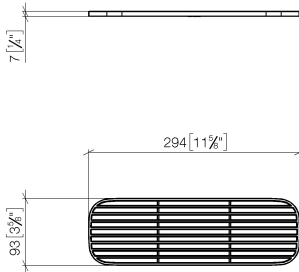

82 482 970

- high-quality plastic grid elements
- plastic grid elements

NOTE: Grid elements must be ordered separately.

	Matte Black	82 482 970-33
	Creamy White	82 482 970-51
	Light Grey	82 482 970-52
	Taupe	82 482 970-53

82 482 970

mm [inches]

82 482 970