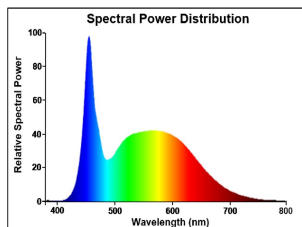

ToLEDo Superia T8 CCG and AC

ToLEDo SUPERIA T8 CCG L 1500 4100LM 865 75K PET SL
0030250

TECHNICAL DRAWINGS