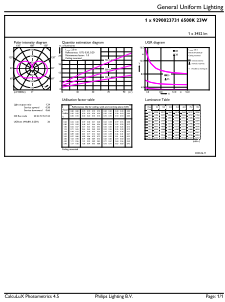

Corepro High Lumen LEDbulb

Fotometrische gegevens

General uniform lighting - CorePro LEDBulbND 200W E27 A95 865 FR G