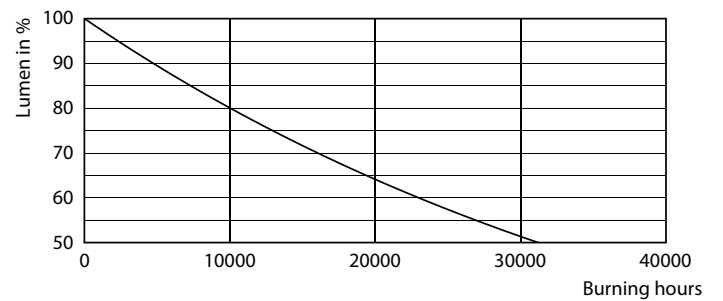

Levensduur

Life Expectancy Diagram

Lumen Maintenance Diagram - CorePro LEDBulbND 200W E27 A95 865 FR G