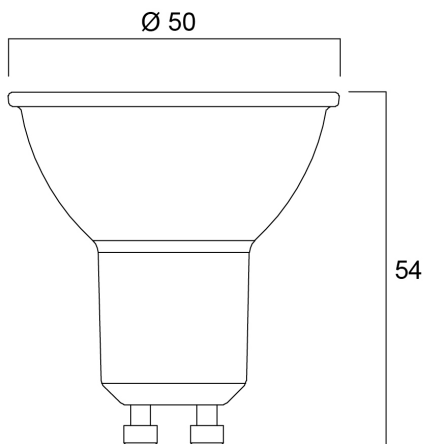

RefLED ES50 V6 610LM 840 36 SL5 0029186

Average life (Nominal) (h)	15000
Product EAN number	5410288291864
Warranty	3 years
Useful luminous flux (#use)	610

Technical drawings

Data table

GENERAL DATA

Product name	RefLED ES50 V6 610LM 840 36 SL5
Technology	LED
Watt (Rated) (W)	7
Cap/Base	GU10
Fixture rating	Open
General application	Hospitality, Museums & Galleries, Residential & Consumer
Operating temperature range (°C)	-20°C...+40°C
Performance ambient temperature Tq (°C)	25
ETIM Class	EC001959