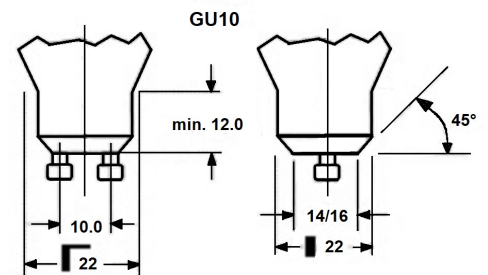

RefLED ES50 V6 610LM 840 36 SL5 0029186

Average life (Nominal) (h)	15000
Product EAN number	5410288291864
Warranty	3 years
Useful luminous flux (#use)	610

Technical drawings

Data table

GENERAL DATA

Product name	RefLED ES50 V6 610LM 840 36 SL5
Technology	LED
Watt (Rated) (W)	7
Cap/Base	GU10
Fixture rating	Open
General application	Hospitality, Museums & Galleries, Residential & Consumer
Operating temperature range (°C)	-20°C...+40°C
Performance ambient temperature Tq (°C)	25
ETIM Class	EC001959