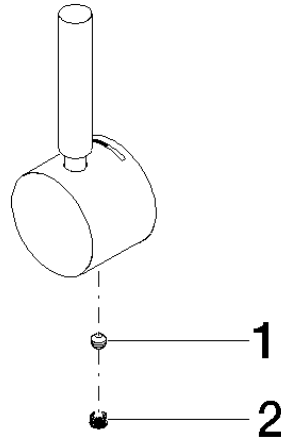

Handle for washstand wall mounting Lever Ø 30 x 30 x 100 mm - Dark Chrome

SPARE PARTS

90 20 66 024 00

	Dark Chrome	90 20 66 024 00-19
	Chrome	90 20 66 024 00-00
	Brushed Platinum	90 20 66 024 00-06
	Light Gold (PVD)	90 20 66 024 00-26
	Brushed Light Gold (PVD)	90 20 66 024 00-27
	Matte Black	90 20 66 024 00-33
	Brushed Dark Brass (PVD)	90 20 66 024 00-39
	Brushed Bronze (PVD)	90 20 66 024 00-42
	Brushed Champagne (22kt Gold)	90 20 66 024 00-46
	Champagne (22kt Gold)	90 20 66 024 00-47
	Brushed Chrome	90 20 66 024 00-93
	Brushed Dark Platinum	90 20 66 024 00-99

Handle for washstand wall mounting Lever Ø 30 x 30 x 100 mm - Dark Chrome

SPARE PARTS

90 20 66 024 00

Handle for washstand wall mounting Lever Ø 30 x 30 x 100 mm - Dark Chrome

SPARE PARTS

90 20 66 024 00

90 20 66 024 00

Parts for other finishes can be found here: [Chrome](#)

Spare parts list

No.	Item Number	Name	Quantity used	Delivery time
1	90 31 11 063 00 90	Mounting Threaded pin with hexagon socket with cup point M5 x 4 mm -	1.00	14
2	90 31 20 109 00 90	Plug -	1.00	14