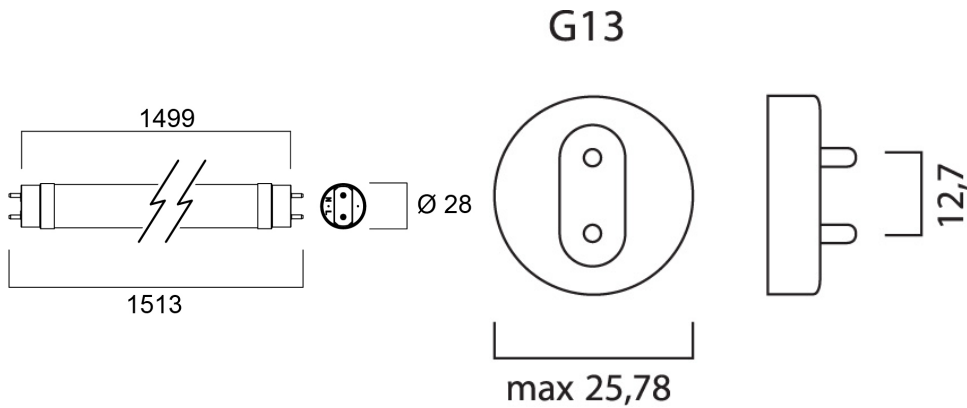

Technical drawings

Data table

GENERAL DATA

Product name	ToLEDo SUPERIA T8 CCG L1500 4100LM 840 75K PET SL
Technology	LED
Cap/Base	G13
Operating temperature range (°C)	-20°C...+55°C
E-number FI	4941354
Warranty	5 years

OPTICAL DATA

Colour temperature (K)	4000
CRI (Ra)	80
Colour Variation Initial (SDCM)	6
Photobiological Risk Group	RG0

ELECTRICAL DATA