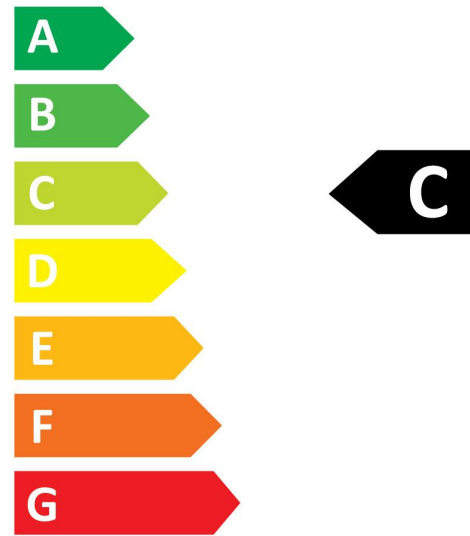

23
kWh/1000h

2019/2015