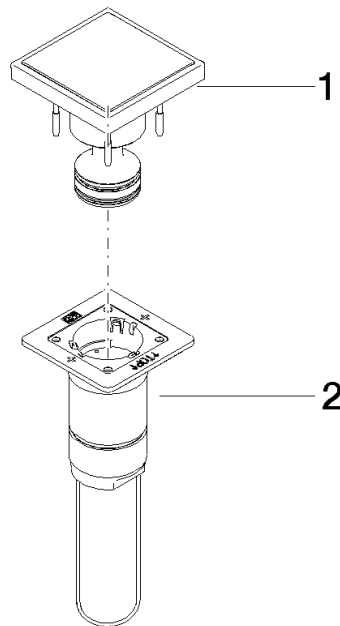

Control element for concealed mounting 138 x 88 x 90 mm - Brushed Dark Platinum

SPARE PARTS

04 27 98 026 06

	Brushed Dark Platinum	04 27 98 026 06-99
	Chrome	04 27 98 026 06-00
	Brushed Platinum	04 27 98 026 06-06
	Platinum	04 27 98 026 06-08
	Brushed Durabronze (23kt Gold)	04 27 98 026 06-28
	Cyprus	04 27 98 026 06-49

Control element for concealed mounting 138 x 88 x 90 mm - Brushed Dark
Platinum

SPARE PARTS

04 27 98 026 06

Control element for concealed mounting 138 x 88 x 90 mm - Brushed Dark
Platinum

SPARE PARTS

04 27 98 026 06

04 27 98 026 06
Parts for other
finishes can be found
here: Chrome

Spare parts list

No.	Item Number	Name	Quantity used	Delivery time
2	04 11 11 066 00 90	Control element for Smart Tools Display switch type 2 electronic 55 x 65 x 55 mm -	1.00	14
1	90 27 98 026 05-99	Control element Display switch type 2 with shelf 60 x 60 x 72 mm - Brushed Dark Platinum	1.00	40