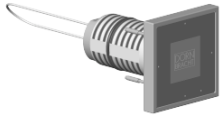

Control element for concealed mounting 138 x 88 x 90 mm - Brushed Dark Platinum

SPARE PARTS

04 27 98 026 06

	Brushed Dark Platinum	04 27 98 026 06-99
	Chrome	04 27 98 026 06-00
	Brushed Platinum	04 27 98 026 06-06
	Platinum	04 27 98 026 06-08
	Brushed Durabronze (23kt Gold)	04 27 98 026 06-28
	Cyprus	04 27 98 026 06-49

Control element for concealed mounting 138 x 88 x 90 mm - Brushed Dark
Platinum

SPARE PARTS

04 27 98 026 06

Control element for concealed mounting 138 x 88 x 90 mm - Brushed Dark
Platinum

SPARE PARTS

04 27 98 026 06

04 27 98 026 06
Parts for other
finishes can be found
here: Chrome

Spare parts list

No.	Item Number	Name	Quantity used	Delivery time
2	04 11 11 066 00 90	Control element for Smart Tools Display switch type 2 electronic 55 x 65 x 55 mm -	1.00	14
1	90 27 98 026 05-99	Control element Display switch type 2 with shelf 60 x 60 x 72 mm - Brushed Dark Platinum	1.00	40