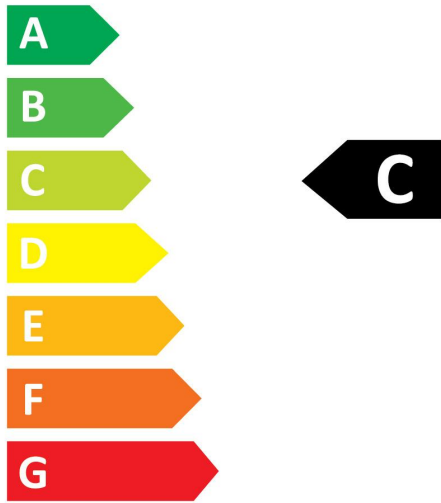

ToLEDo Superia T8 CCG and AC

ToLEDo SUPERIA T8 CCG L 1500 4100LM 840 75K PET SL
0030249

SYLVANIA

0030249

23
kWh/1000h

2019/2015