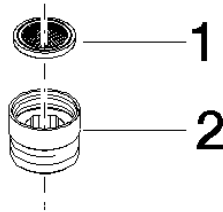

Adapter for shower outlet 3/8" x 1/2" - Brushed Platinum

SERIES-VARIOUS

12 202 979 Product version from 10/1/2023

- adapter M 20 x 1 female thread x 1/2" male thread for the connection of a shower hose 1/2" female thread

	Brushed Platinum	12 202 979-06
	Chrome	12 202 979-00
	Platinum	12 202 979-08
	Dark Chrome	12 202 979-19
	Light Gold (PVD)	12 202 979-26
	Brushed Light Gold (PVD)	12 202 979-27
	Brushed Durabrass (23kt Gold)	12 202 979-28
	Matte Black	12 202 979-33
	Brushed Gold (PVD)	12 202 979-37
	Brushed Dark Brass (PVD)	12 202 979-39
	Brushed Bronze (PVD)	12 202 979-42
	Brushed Dark Bronze (PVD)	12 202 979-43
	Brushed Champagne (22kt Gold)	12 202 979-46
	Champagne (22kt Gold)	12 202 979-47
	Brushed Chrome	12 202 979-93
	Brushed Dark Platinum	12 202 979-99

12 202 979 Product version from 10/1/2023

mm [inches]

12 202 979 Product version from 10/1/2023

Parts for other finishes can be found here: [Chrome](#)

Spare parts list

No.	Item Number	Name	Quantity used	Delivery time
1	09 23 01 039 90	Sieve seal Ø 19 x 5,5 mm -	1.00	14
2	09 24 03 141 20-06	Connection Adapter for wall elbow Ø 22 x 17 mm - Brushed Platinum	1.00	26