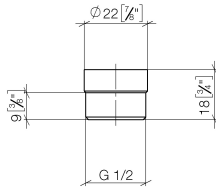

Adapter for shower outlet 3/8" x 1/2" - Brushed Platinum

SERIES-VARIOUS

12 202 979 Product version from 10/1/2023

- adapter M 20 x 1 female thread x 1/2" male thread for the connection of a shower hose 1/2" female thread

12 202 979 Product version from 10/1/2023

mm [inches]

12 202 979 Product version from 10/1/2023

Parts for other finishes can be found here: [Chrome](#)

Spare parts list

No.	Item Number	Name	Quantity used	Delivery time
1	09 23 01 039 90	Sieve seal Ø 19 x 5,5 mm -	1.00	14
2	09 24 03 141 20-06	Connection Adapter for wall elbow Ø 22 x 17 mm - Brushed Platinum	1.00	26