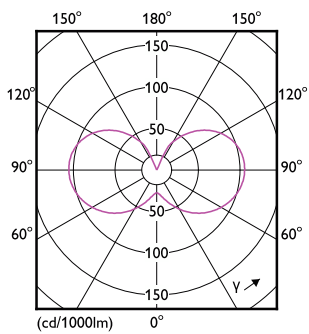

Light Distribution Diagram - CorePro LEDCandleND6.5-60WB35 E14 840FRG