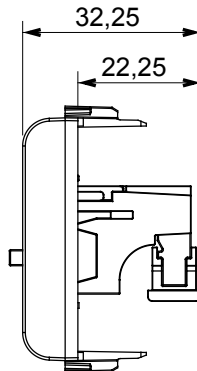

Wide range of control devices, sockets for power supply (conforming to national and international standards) signal pick-up, climate control, comfort management, technical alarm signalling and emergency lighting management. The ChoruSmart modular devices are available in five colours, glossy white, satin white, natural beige, satin black and lacquered titanium and in various sizes from 1/2, 1, 2 and 3 modules. Thanks to the mounting supports for rectangular, square and round boxes, endless combinations can be created with the ChoruSmart range of plates.

Category	Connector	Description	Speaker socket
Colour	Satin white	No. modules	1
Electrocod	3720	Material	Technopolymer

DIMENSIONAL

STANDARDS/APPROVALS