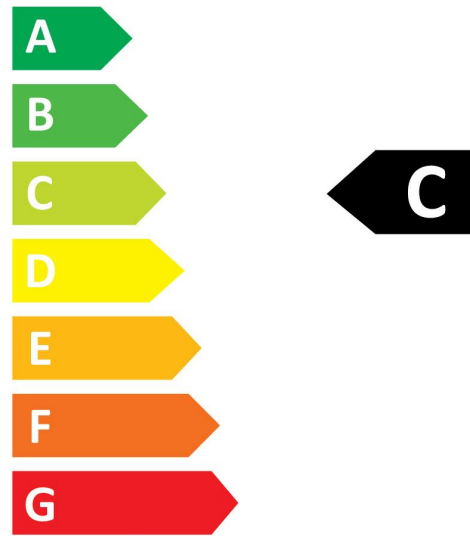

#### OPTICAL DATA

|  |      |
|--|------|
| <b>Colour temperature (K)</b>          | 3000 |
| <b>CRI (Ra)</b>                        | 80   |
| <b>Colour Variation Initial (SDCM)</b> | 6    |
| <b>Photobiological Risk Group</b>      | RG0  |

## Energy label

0030248

**23**  
kWh/1000h

2019/2015

0030248

**23**  
kWh/1000h

2019/2015

Light your world