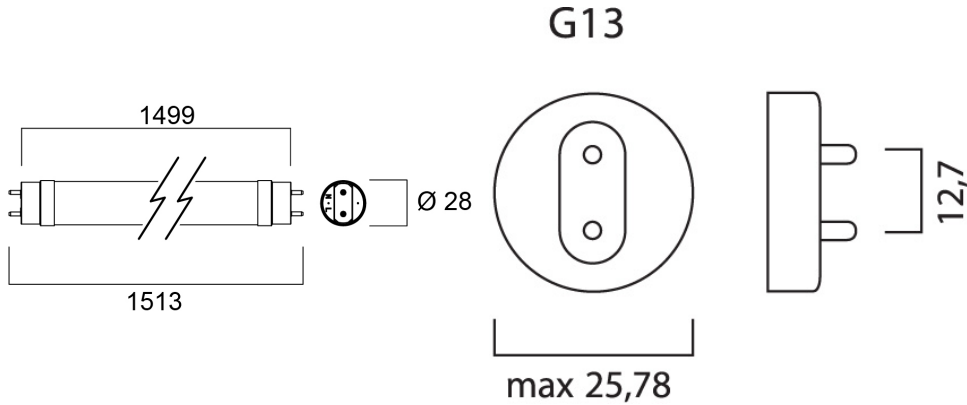

Technical drawings

Data table

GENERAL DATA

Product name	ToLEDo SUPERIA T8 CCG L1500 3850LM 830 75K PET SL
Technology	LED
Cap/Base	G13
Operating temperature range (°C)	-20°C...+55°C
E-number FI	4941353
Warranty	5 years

OPTICAL DATA

Colour temperature (K)	3000
CRI (Ra)	80
Colour Variation Initial (SDCM)	6
Photobiological Risk Group	RG0

ELECTRICAL DATA