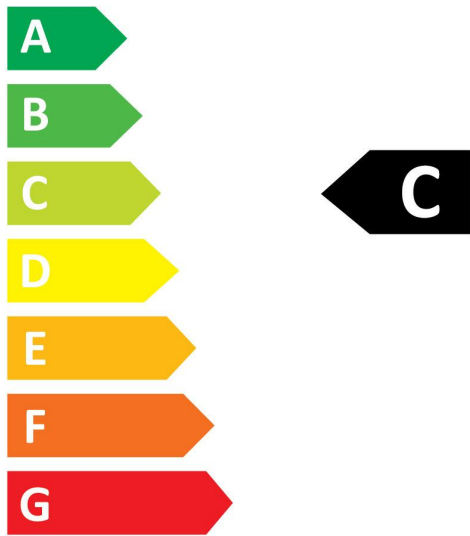

23
kWh/1000h

2019/2015