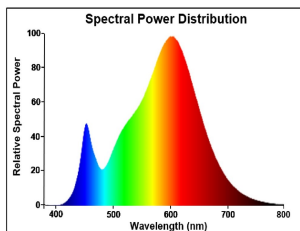

ToLEDo Superia T8 CCG and AC

ToLEDo SUPERIA T8 CCG L 1500 3850LM 830 75K PET SL
0030248

TECHNICAL DRAWINGS