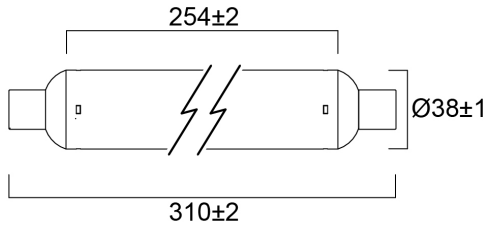

ToLEDo Striplight V3 310MM 806LM S19 0028107

Technical drawings

Data table

GENERAL DATA

Product name	ToLEDo Striplight V3 310MM 806LM S19
Technology	LED
Watt (Rated) (W)	8.5
Cap/Base	S19
Fixture rating	Open
Operating temperature range (°C)	-20°C...+40°C
Performance ambient temperature Tq (°C)	25
E-number FI	4741152
Warranty	3 years

OPTICAL DATA

Luminous flux (Rated) (lm)	806
Colour temperature (K)	2700
CRI (Ra)	80