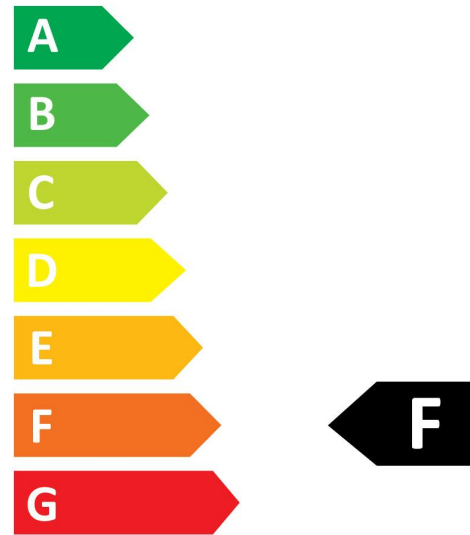

#### OPTICAL DATA

Luminous flux (Rated) (lm)	806
Colour temperature (K)	2700
CRI (Ra)	80

## Energy label

0028107

9  
kWh/1000h

2019/2015

0028107

9  
kWh/1000h

2019/2015

Light your world