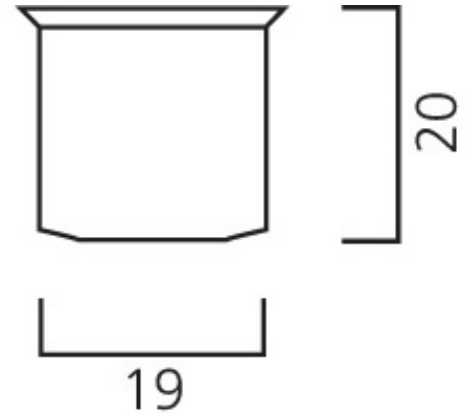

ToLEDo Striplight V3 310MM 806LM S19 0028107

Technical drawings

Data table

GENERAL DATA

Product name	ToLEDo Striplight V3 310MM 806LM S19
Technology	LED
Watt (Rated) (W)	8.5
Cap/Base	S19
Fixture rating	Open
Operating temperature range (°C)	-20°C...+40°C
Performance ambient temperature Tq (°C)	25
E-number FI	4741152
Warranty	3 years

OPTICAL DATA

Luminous flux (Rated) (lm)	806
Colour temperature (K)	2700
CRI (Ra)	80