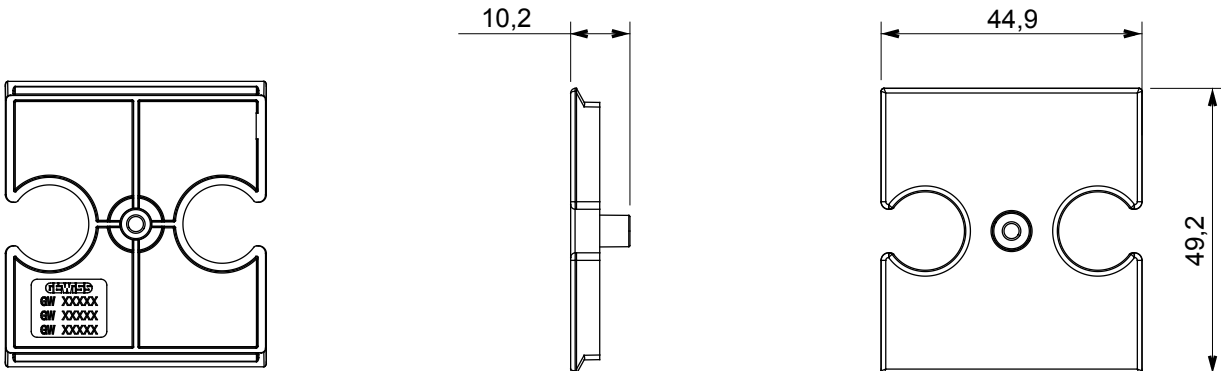

Wide range of control devices, sockets for power supply (conforming to national and international standards) signal pick-up, climate control, comfort management, technical alarm signalling and emergency lighting management. The ChoruSmart modular devices are available in five colours, glossy white, satin white, natural beige, satin black and lacquered titanium and in various sizes from 1/2, 1, 2 and 3 modules. Thanks to the mounting supports for rectangular, square and round boxes, endless combinations can be created with the ChoruSmart range of plates.

Description	For TV-R base	Colour	Satin white
Characteristics	Cover for antenna sockets	No. holes	2
Electrocod	0122	Material	Technopolymer

DIMENSIONAL

STANDARDS/APPROVALS