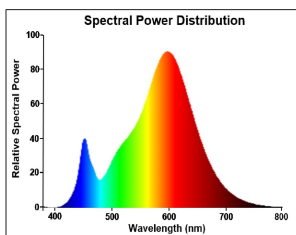

ToLEDo Striplight

ToLEDo Striplight V3 310MM 806LM S19
0028107

PRODUCT OVERVIEW

Product name	ToLEDo Striplight V3 310MM 806LM S19
Technology	LED
Watt (Rated) (W)	8.5
Type	LED exchangeable
Cap/Base	S19
Fixture rating	Open
General application	Hospitality, Residential & Consumer
ETIM Class	EC001959
E-number FI	4741152
Warranty	3 years
Luminous flux (lm)	806
Colour temperature (K)	2700
Light colour	Homelight
CRI (Ra)	80
Colour Variation Initial (SDCM)	SDCM6
Photobiological Risk Group	RG0
Wattage (W)	8.5
Dimmable	No
Average life (Nominal) (h)	15000
Product EAN number	5410288281070

PHOTOMETRY

TECHNICAL DRAWINGS