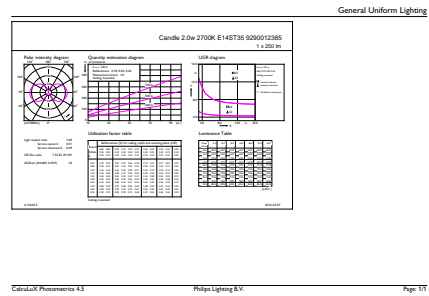

General uniform lighting - CorePro LEDCandleND2-25W ST35 E14 827CLG