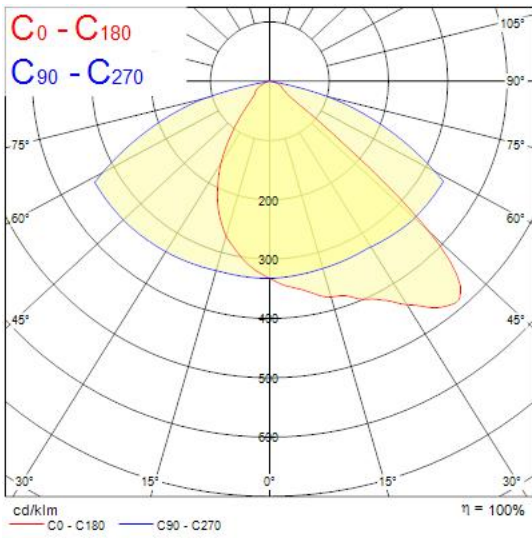

SYLVEO LED 20000LM ROAD ASYMMETRIC 4K DALI 0049147

LED Flickering Rate	Ultra low (5% or less)
Housing colour	RAL 9006 - Aluminium
IP rating	IP66
IK rating	IK08
Product EAN number	5410288491479
Warranty	5 years

Photometry