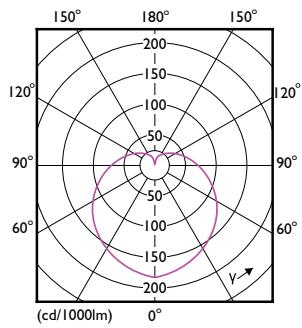

Maatschets

Product	D	C
CorePro LEDbulb ND 4.9-40W A60 E27 827	60 mm	107 mm

CorePro LEDbulb - Plastic

Fotometrische gegevens

General uniform lighting - CorePro LEDbulb ND 4.9-40W A60 E27 827

Spectral Power Distribution Colour - CorePro LEDbulb ND 4.9-40W A60 E27 827

Light Distribution Diagram - CorePro LEDbulb ND 4.9-40W A60 E27 827

Levensduur

Life Expectancy Diagram

Lumen Maintenance Diagram - CorePro LEDbulb ND 4.9-40W A60 E27 827

CorePro LEDbulb - Plastic