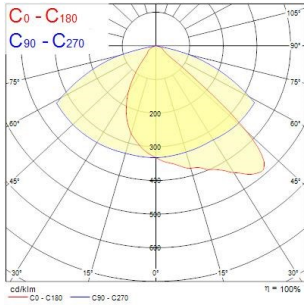

Sylveo LED - Extra Large SYLVEO LED 20000LM ROAD ASYMMETRIC 4K DALI 0049147

TECHNICAL DRAWINGS