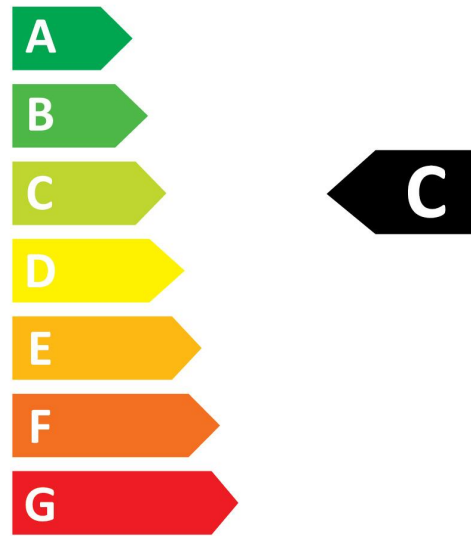

17
kWh/1000h

2019/2015