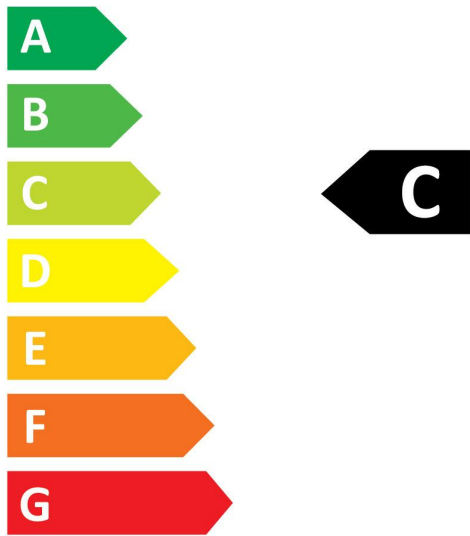

17
kWh/1000h

2019/2015