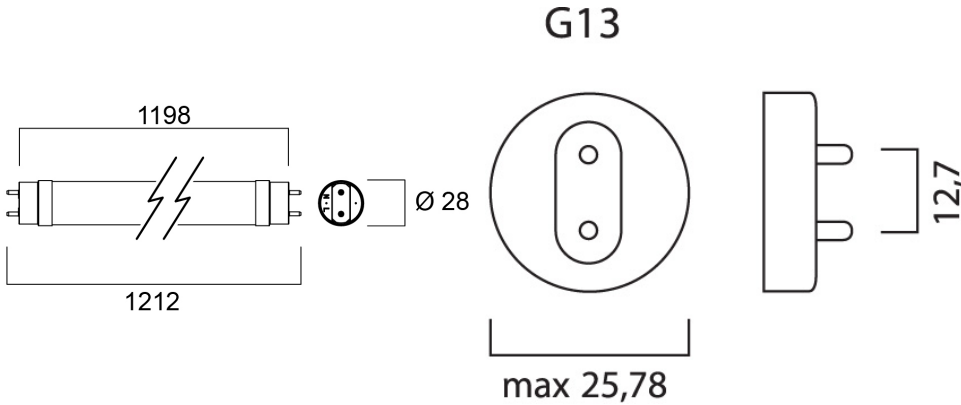

Technical drawings

Data table

GENERAL DATA

Product name	ToLEDo SUPERIA T8 CCG L1200 3100LM 865 75K PET SL
Technology	LED
Cap/Base	G13
Operating temperature range (°C)	-20°C...+55°C
E-number FI	4941352
Warranty	5 years

OPTICAL DATA

Colour temperature (K)	6500
CRI (Ra)	80
Colour Variation Initial (SDCM)	6
Photobiological Risk Group	RG0

ELECTRICAL DATA