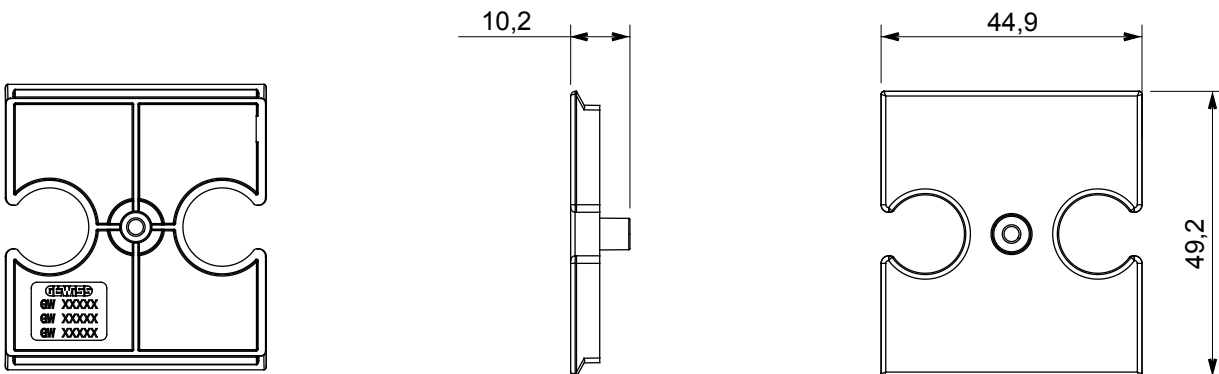

Wide range of control devices, sockets for power supply (conforming to national and international standards) signal pick-up, climate control, comfort management, technical alarm signalling and emergency lighting management. The ChoruSmart modular devices are available in five colours, glossy white, satin white, natural beige, satin black and lacquered titanium and in various sizes from 1/2, 1, 2 and 3 modules. Thanks to the mounting supports for rectangular, square and round boxes, endless combinations can be created with the ChoruSmart range of plates.

Description	For TV/R-SAT base	Colour	Satin white
Characteristics	Cover for antenna sockets	No. holes	2
Electrocod	0122	Material	Technopolymer

DIMENSIONAL

STANDARDS/APPROVALS