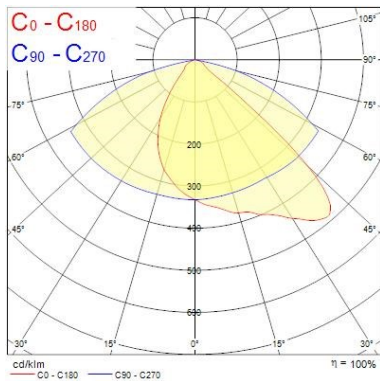

Sylveo LED - Extra Large

SYLVEO LED 20000LM ROAD ASYMMETRIC 4K DALI
0049147

Diffuser finish	Transparent
Diffuser material	Glass
Nominal Product Length (mm)	496
Nominal Product Width (mm)	98
Weight (kg)	11.516

Packaging

Single packaging type	Carton
Product EAN number	5410288491479
Packaging single width (cm)	54.4
Packaging single depth (cm)	16.8
DUN14 (outer)	05410288491479
Packaging outer length / height (cm)	53.7

Safety data

Optimal operating condition (°C)	-40-45

PHOTOMETRY

TECHNICAL DRAWINGS