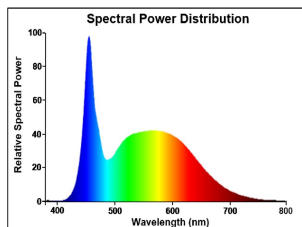

ToLEDo Superia T8 CCG and AC

ToLEDo SUPERIA T8 CCG L 1200 3100LM 865 75K PET SL
0030247

TECHNICAL DRAWINGS