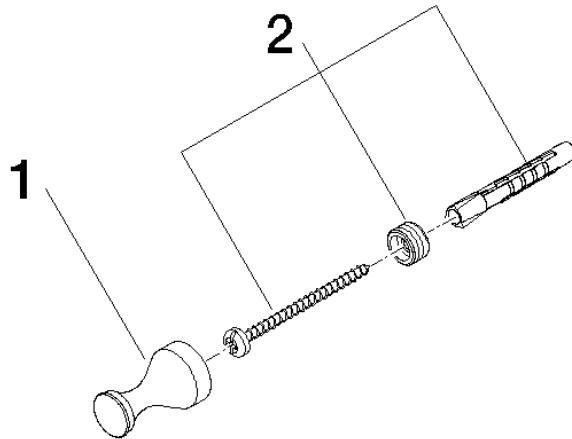

83 250 970 Product version from 4/1/2025

- 1 pair
- 35mm projection

	Brushed Durabronz (23kt Gold)	83 250 970-28
	Chrome	83 250 970-00
	Brushed Platinum	83 250 970-06
	Platinum	83 250 970-08
	Durabronz (23kt Gold)	83 250 970-09
	Brushed Gold (PVD)	83 250 970-37
	Brushed Dark Brass (PVD)	83 250 970-39
	Brushed Bronze (PVD)	83 250 970-42
	Brushed Dark Platinum	83 250 970-99

83 250 970 Product version from 4/1/2025

mm [inches]

83 250 970 Product version from 4/1/2025

Parts for other finishes can be found here: [Chrome](#)

**Spare parts list**

No.	Item Number	Name	Quantity used	Delivery time
2	05 24 04 506 00 90	Mounting for hook -	2.00	14
1	08 18 60 501-28	Hooks 20 x 20 x 35 mm - Brushed Durabronz (23kt Gold)	2.00	40