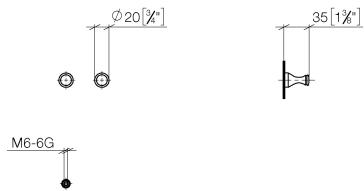

83 250 970 Product version from 4/1/2025

- 1 pair
- 35mm projection

	Brushed Durabronz (23kt Gold)	83 250 970-28
	Chrome	83 250 970-00
	Brushed Platinum	83 250 970-06
	Platinum	83 250 970-08
	Durabronz (23kt Gold)	83 250 970-09
	Brushed Gold (PVD)	83 250 970-37
	Brushed Dark Brass (PVD)	83 250 970-39
	Brushed Bronze (PVD)	83 250 970-42
	Brushed Dark Platinum	83 250 970-99

83 250 970 Product version from 4/1/2025

mm [inches]

83 250 970 Product version from 4/1/2025

Parts for other finishes can be found here: [Chrome](#)

**Spare parts list**

No.	Item Number	Name	Quantity used	Delivery time
2	05 24 04 506 00 90	Mounting for hook -	2.00	14
1	08 18 60 501-28	Hooks 20 x 20 x 35 mm - Brushed Durabronz (23kt Gold)	2.00	40