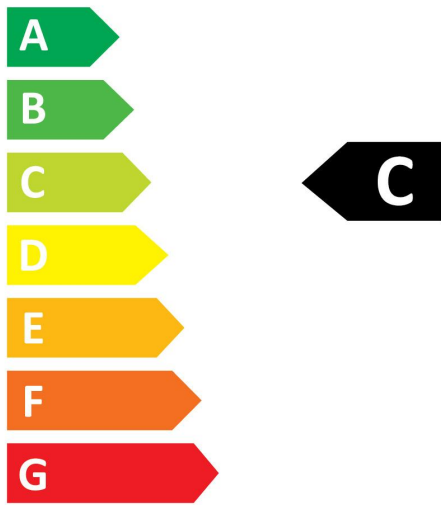

ToLEDo Superia T8 CCG and AC

ToLEDo SUPERIA T8 CCG L 1200 3100LM 865 75K PET SL
0030247

SYLVANIA

0030247

17
kWh/1000h

2019/2015