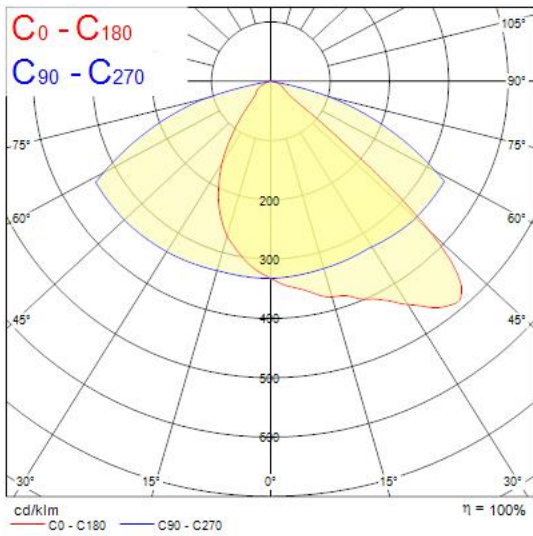

Sylveo LED 8000LM RASYM 4K 0049108

LED Flickering Rate	Ultra low (5% or less)
Housing colour	RAL 9006 - Aluminium
IP rating	IP66
IK rating	IK08
Product EAN number	5410288491080
Warranty	5 years

Photometry