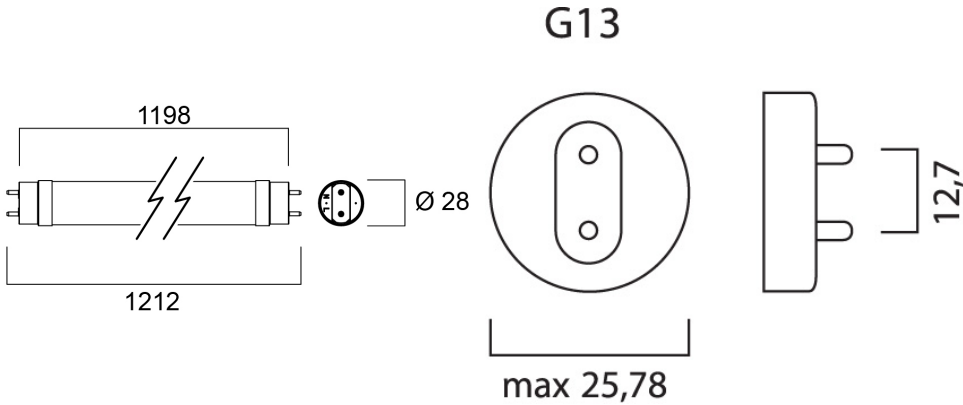

Technical drawings

Data table

GENERAL DATA

Product name	ToLEDo SUPERIA T8 CCG L1200 3100LM 840 75K PET SL
Technology	LED
Cap/Base	G13
Operating temperature range (°C)	-20°C...+55°C
E-number FI	4941351
Warranty	5 years

OPTICAL DATA

Colour temperature (K)	4000
CRI (Ra)	80
Colour Variation Initial (SDCM)	6
Photobiological Risk Group	RG0

ELECTRICAL DATA