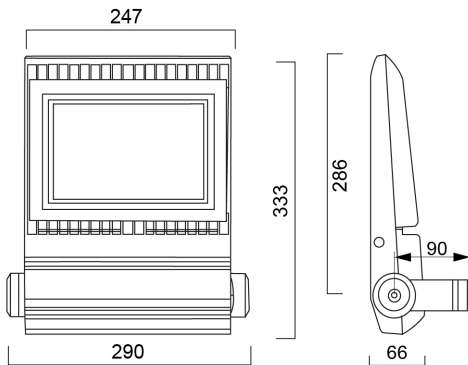

Technical drawings