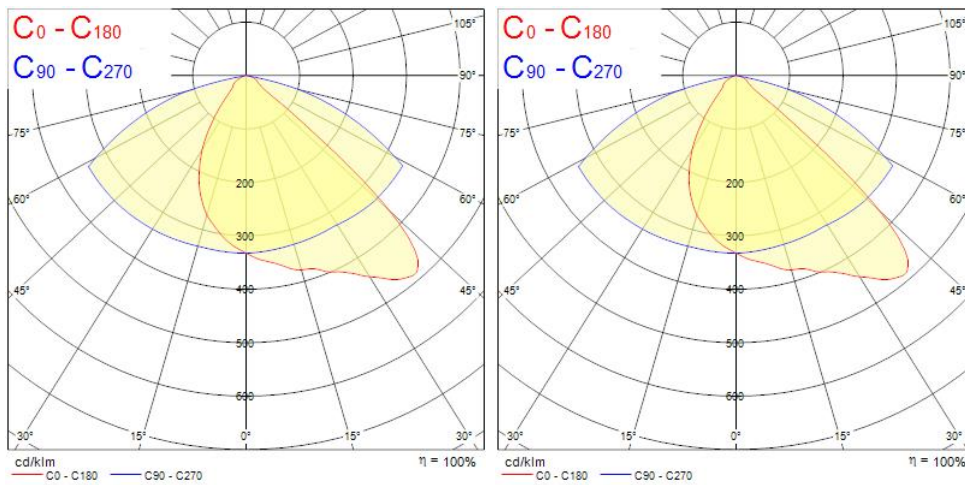

Sylveo LED 8000LM RASYM 4K 0049108

LED Flickering Rate	Ultra low (5% or less)
Housing colour	RAL 9006 - Aluminium
IP rating	IP66
IK rating	IK08
Product EAN number	5410288491080
Warranty	5 years

Photometry