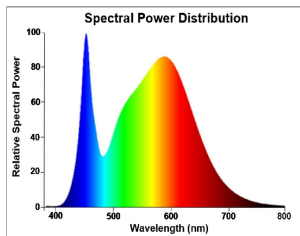

ToLEDo Superia T8 CCG and AC

ToLEDo SUPERIA T8 CCG L 1200 3100LM 840 75K PET SL
0030246

TECHNICAL DRAWINGS