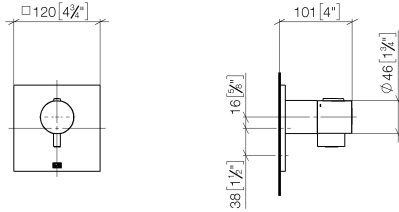

36 503 985 Product version up to 12/31/2021
mm [inches]

Flow rate chart

Codes & Standards

DIN 4109

EN 1111

ISO 3822

Scottish Water
Byelaws

UK Water Supply
Regulations