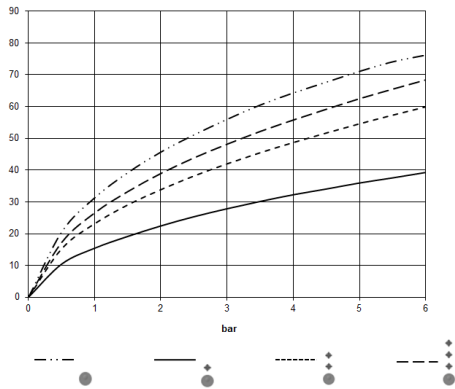

36 503 985 Product version up to 12/31/2021
mm [inches]

Flow rate chart

Codes & Standards

DIN 4109

EN 1111

ISO 3822

Scottish Water
Byelaws

UK Water Supply
Regulations