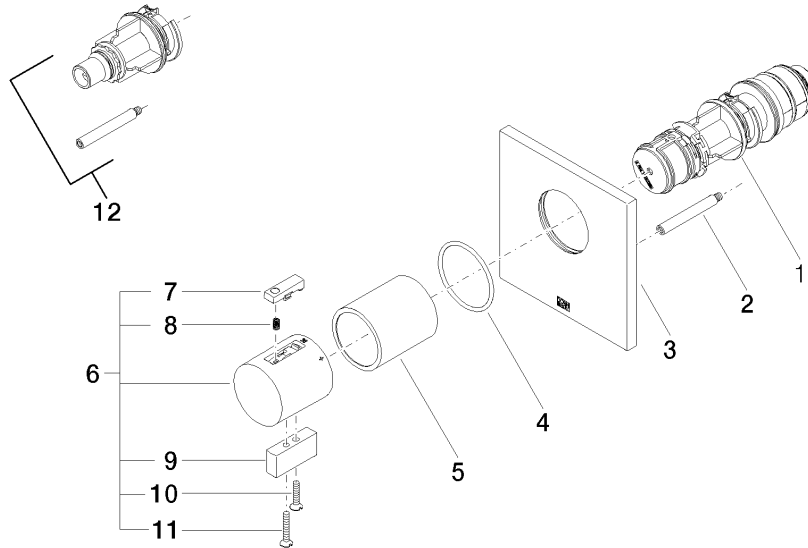

LGA_29

LGA_29

LGA_29

EPD-DOR-20230287

-IBA1-EN

Environmental.prod
uct-declarat

xTOOL Concealed thermostat without volume control 3/4" - Brushed Durabross SERIES SPECIFIC (23kt Gold)

36 503 985 Product version up to 12/31/2021

Spare parts list

No.	Item Number	Name	Quantity used	Delivery time
5	90 21 02 112 00-28	Sleeve - Brushed Durabross (23kt Gold)	1.00	40
12	12 178 970 90	Extension 46 mm -	1.00	14
6	04 17 33 006 00-28	Handle for thermostat 48 x 50 x 46 mm - Brushed Durabross (23kt Gold)	1.00	-
Spare part can no longer be ordered, please order the replacement item				
3	09 11 02 196-28	xTOOL Rosette 120 x 120 x 8,5 mm - Brushed Durabross (23kt Gold)	1.00	-
Spare part can no longer be ordered, please order the replacement item				
091102533-28 Cover for xTOOL - Brushed Durabross (23kt Gold)				
10	09 30 30 159-28	Mounting Countersunk screw with slot M4 x 20 mm - Brushed Durabross (23kt Gold)	1.00	40
7	90 21 33 011 00-13	Repair kit for thermostat handle - black	1.00	14
1	90 15 02 063 00 90	Thermostat cartridge with control unit Ø 44 x 147 mm -	1.00	14
9	09 20 33 006-28	Handle Ø 58 x 23 mm - Brushed Durabross (23kt Gold)	1.00	40
4	90 14 10 049 00 90	O-Ring 45,69 x 2,62 mm -	1.00	14
11	09 30 30 160-28	Mounting Countersunk screw with slot M4 x 25 mm - Brushed Durabross (23kt Gold)	1.00	40
2	90 31 09 095 00 90	Rod -	1.00	14
8	90 16 02 027 00 90	Spring Ø 4,5 x 7,5 mm -	1.00	14