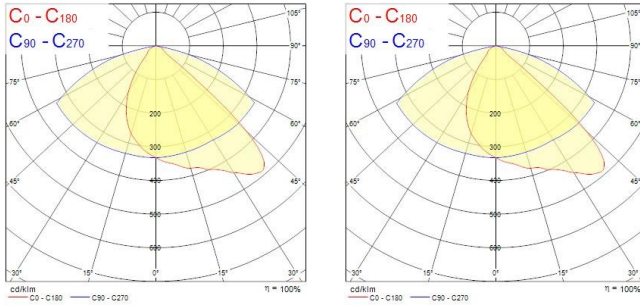

Sylveo LED - Medium Sylveo LED 8000LM RASYM 4K 0049108

TECHNICAL DRAWINGS