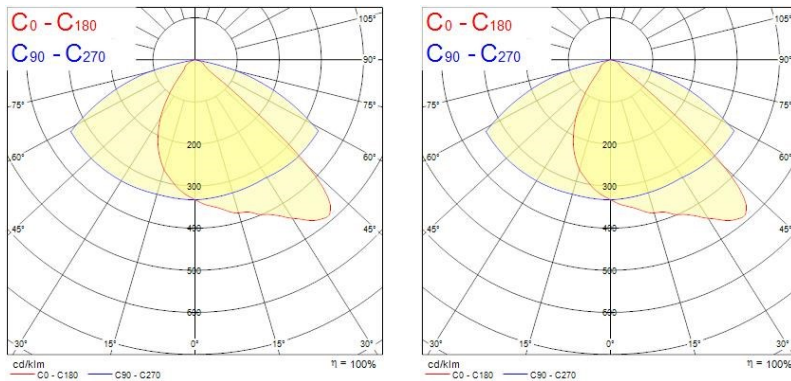

Sylveo LED - Medium

Sylveo LED 8000LM RASYM 4K
0049108

Physical data

Housing colour	RAL 9006 - Aluminium
IP rating	IP66
IK rating	IK08
Diffuser finish	Transparent
Diffuser material	Glass
Nominal Product Length (mm)	290
Nominal Product Width (mm)	66
Weight (kg)	4.6

Packaging

Single packaging type	Carton
Product EAN number	5410288491080
Packaging single width (cm)	13.2
Packaging single depth (cm)	41.4
DUN14 (outer)	15410288491087
Packaging outer length / height (cm)	33.3

Safety data

Optimal operating condition (°C)	-40-45

PHOTOMETRY

TECHNICAL DRAWINGS