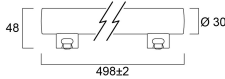

ToLEDo Striplight *ToLEDo Striplight V3 500MM 700LM S14s* 0028106

TECHNICAL DRAWINGS