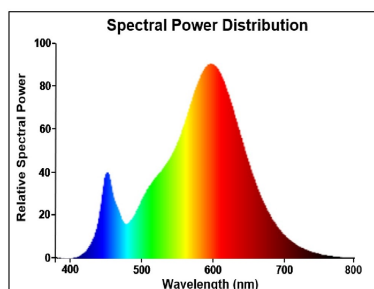

ToLEDo Striplight

ToLEDo Striplight V3 500MM 700LM S14s

0028106

Max. products per 16A C Breaker	57
Max. products per 20A C Breaker	575
Max. products per 16A B Breaker	29

Lifetime data

Lifespan L70 B50	15000
Average life (Nominal) (h)	15000
Average life (Rated) (h)	15000

Physical data

Nominal Product Length (mm)	498
Nominal Product Diameter (mm)	48
Weight (kg)	0.104

Packaging

Single packaging type	Carton
Product EAN number	5410288281063
Packaging single length / height (cm)	50.4
Packaging single width (cm)	5.0
Packaging single depth (cm)	3.0
DUN14 (outer)	15410288281060
Units per outer package	6
Packaging outer length / height (cm)	51.4
Packaging outer width (cm)	10.6
Packaging outer depth (cm)	10.1

Safety data

Optimal operating condition (°C)	-20-40
Breakage cleaning instructions	Not applicable
Special purpose lamp	No
Dry applications use only	Yes
Suitable for household illumination	Yes
Safety message	Not Suitable for totally enclosed fixtures

PHOTOMETRY