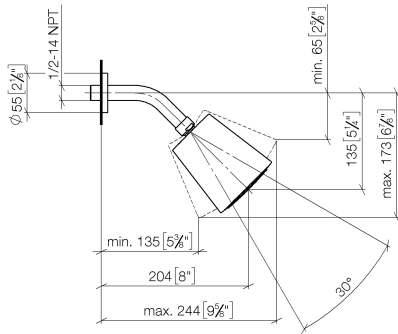

Shower head - Brushed Durabronze (23kt Gold)

SERIES SPECIFIC

28 504 979 Product version from 10/1/2023

- spray head Ø 100mm
- PURIFY RAIN, max. flow rate 7 l/min (at 3 bar)
- Function from: 6 l/min
- with anti-scale system

Technical data:

- 180-210mm projection
- ball-joint pivotable through 30°
- rosettes Ø 55 mm
- 1/2" connection

Notes:

	Brushed Durabronze (23kt Gold)	28 504 979-28
	Chrome	28 504 979-00
	Brushed Platinum	28 504 979-06
	Platinum	28 504 979-08
	Dark Chrome	28 504 979-19
	Light Gold (PVD)	28 504 979-26
	Brushed Light Gold (PVD)	28 504 979-27
	Matte Black	28 504 979-33
	Brushed Gold (PVD)	28 504 979-37
	Brushed Dark Brass (PVD)	28 504 979-39
	Brushed Bronze (PVD)	28 504 979-42
	Brushed Dark Bronze (PVD)	28 504 979-43
	Brushed Champagne (22kt Gold)	28 504 979-46
	Champagne (22kt Gold)	28 504 979-47
	Brushed Chrome	28 504 979-93
	Brushed Dark Platinum	28 504 979-99

Recommended miscellaneous

- Concealed wall elbow -** 35 085 970 90
- min. recess depth 90 mm
 - max. recess depth 163 mm

28 504 979 Product version from 10/1/2023

mm [inches]

Flow rate chart

Codes & Standards

LGA_19

DVGW_DW-
6517DN0

Spare parts list

No.	Item Number	Name	Quantity used	Delivery time
3	09 11 03 011-28	Connection 140 x 65 x 21 mm - Brushed Durabron (23kt Gold)	1.00	40
4	90 14 20 002 00 90	Washer 18,5 x 12,0 x 2,0 mm -	1.00	14
2	90 14 10 026 00 90	O-Ring 20,5 x 3,5 mm -	1.00	14
1	09 27 22 503-28	Rosette DB logo Ø 55 x Ø 22 x 9 mm - Brushed Durabron (23kt Gold)	1.00	40
5	09 23 01 086 90	Flow limiter beige 7,6 l/min. -	1.00	14
6	90 12 05 054 00-28	Spray Overhead shower Ø 141 x 178 mm - Brushed Durabron (23kt Gold)	1.00	40