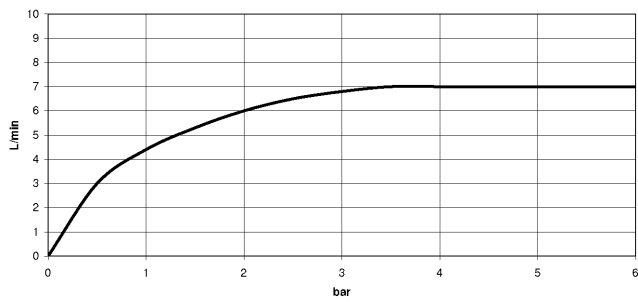

Shower head - Brushed Durabronze (23kt Gold)

SERIES SPECIFIC

28 504 979 Product version from 10/1/2023

- spray head Ø 100mm
- PURIFY RAIN, max. flow rate 7 l/min (at 3 bar)
- Function from: 6 l/min
- with anti-scale system

Technical data:

- 180-210mm projection
- ball-joint pivotable through 30°
- rosettes Ø 55 mm
- 1/2" connection

Notes:

	Brushed Durabronze (23kt Gold)	28 504 979-28
	Chrome	28 504 979-00
	Brushed Platinum	28 504 979-06
	Platinum	28 504 979-08
	Dark Chrome	28 504 979-19
	Light Gold (PVD)	28 504 979-26
	Brushed Light Gold (PVD)	28 504 979-27
	Matte Black	28 504 979-33
	Brushed Gold (PVD)	28 504 979-37
	Brushed Dark Brass (PVD)	28 504 979-39
	Brushed Bronze (PVD)	28 504 979-42
	Brushed Dark Bronze (PVD)	28 504 979-43
	Brushed Champagne (22kt Gold)	28 504 979-46
	Champagne (22kt Gold)	28 504 979-47
	Brushed Chrome	28 504 979-93
	Brushed Dark Platinum	28 504 979-99

Recommended miscellaneous

- Concealed wall elbow -** 35 085 970 90
- min. recess depth 90 mm
 - max. recess depth 163 mm

28 504 979 Product version from 10/1/2023

mm [inches]

Flow rate chart

Codes & Standards