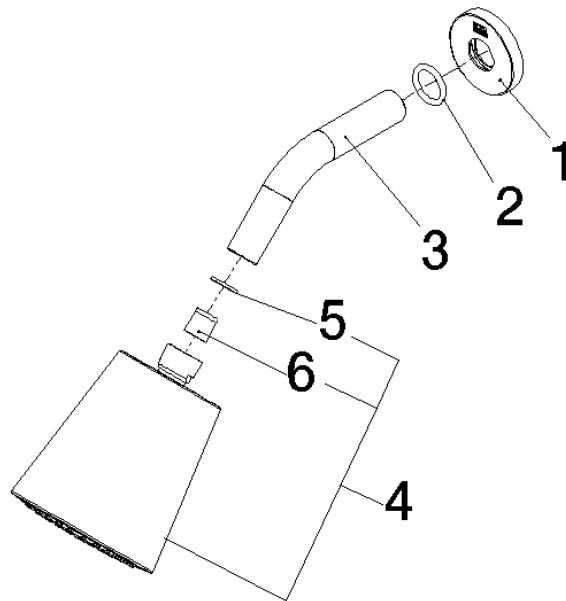

Shower head - Brushed Durabronze (23kt Gold)

SERIES SPECIFIC

28 504 979 Product version from 10/1/2023

- spray head Ø 100mm
- PURIFY RAIN, max. flow rate 7 l/min (at 3 bar)
- Function from: 6 l/min
- with anti-scale system

Technical data:

- 180-210mm projection
- ball-joint pivotable through 30°
- rosettes Ø 55 mm
- 1/2" connection

Notes:

	Brushed Durabronze (23kt Gold)	28 504 979-28
	Chrome	28 504 979-00
	Brushed Platinum	28 504 979-06
	Platinum	28 504 979-08
	Dark Chrome	28 504 979-19
	Light Gold (PVD)	28 504 979-26
	Brushed Light Gold (PVD)	28 504 979-27
	Matte Black	28 504 979-33
	Brushed Gold (PVD)	28 504 979-37
	Brushed Dark Brass (PVD)	28 504 979-39
	Brushed Bronze (PVD)	28 504 979-42
	Brushed Dark Bronze (PVD)	28 504 979-43
	Brushed Champagne (22kt Gold)	28 504 979-46
	Champagne (22kt Gold)	28 504 979-47
	Brushed Chrome	28 504 979-93
	Brushed Dark Platinum	28 504 979-99

Recommended miscellaneous

- Concealed wall elbow -** 35 085 970 90
- min. recess depth 90 mm
 - max. recess depth 163 mm

28 504 979 Product version from 10/1/2023

mm [inches]

Flow rate chart

Codes & Standards

LGA_19

DVGW_DW-
6517DN0

Spare parts list

No.	Item Number	Name	Quantity used	Delivery time
3	09 11 03 011-28	Connection 140 x 65 x 21 mm - Brushed Durabron (23kt Gold)	1.00	40
4	90 14 20 002 00 90	Washer 18,5 x 12,0 x 2,0 mm -	1.00	14
2	90 14 10 026 00 90	O-Ring 20,5 x 3,5 mm -	1.00	14
1	09 27 22 503-28	Rosette DB logo Ø 55 x Ø 22 x 9 mm - Brushed Durabron (23kt Gold)	1.00	40
5	09 23 01 086 90	Flow limiter beige 7,6 l/min. -	1.00	14
6	90 12 05 054 00-28	Spray Overhead shower Ø 141 x 178 mm - Brushed Durabron (23kt Gold)	1.00	40