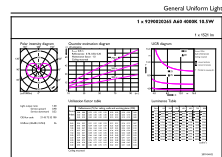

General uniform lighting - CorePro LEDBulb10.5-100W E27 A60 840 FRG