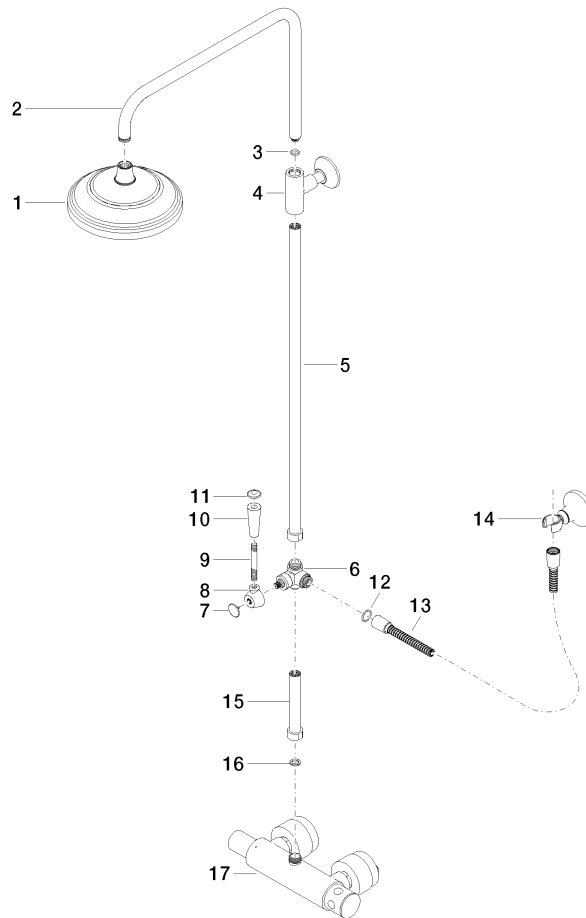

MADISON Showerpipe with shower thermostat without hand shower 200 mm -
Brushed Durabronz (23kt Gold)

MADISON

34 459 360 Product version from 4/1/2025

Parts for other
finishes can be found
here: [Chrome](#)

MADISON Showerpipe with shower thermostat without hand shower 200 mm - Brushed Durabron (23kt Gold)

MADISON

34 459 360 Product version from 4/1/2025

Spare parts list

No.	Item Number	Name	Quantity used	Delivery time
10	11 170 370-28	MADISON Lever insert - Brushed Durabron (23kt Gold)	1.00	40
2	04 28 22 101 20-28	Spout 447,5 x 30 x 297 mm - Brushed Durabron (23kt Gold)	1.00	40
5	90 28 22 104 00-28	pipe	1.00	-
Spare part can no longer be ordered, please order the replacement item				
8	09 18 20 011-28	Adapter 43 x 21 x 36 mm - Brushed Durabron (23kt Gold)	1.00	40
17	04 17 01 044 01-28	Connection for shower thermostat wall mounting 315 x 85 x 210 mm - Brushed Durabron (23kt Gold)	1.00	40
16	90 14 20 002 00 90	Washer 18,5 x 12,0 x 2,0 mm -	1.00	14
3	90 14 10 011 00 90	O-Ring EPDM 70 11,0 x 2,5 mm -	1.00	14
9	09 28 22 013 90	Mounting Ø 10 x 75 mm -	1.00	14
11	09 30 30 062-28	Cover Ø 24 x 8 mm - Brushed Durabron (23kt Gold)	1.00	40
1	04 12 05 038 01-28	Rainshower round Ø 200 x 93 mm - Brushed Durabron (23kt Gold)	1.00	40
7	09 30 30 064-28	Cover Ø 25,5 x 15 mm - Brushed Durabron (23kt Gold)	1.00	40
13	28 104 970-28	Metal shower hose 1/2" x 1/2" x 1250 mm - Brushed Durabron (23kt Gold)	1.00	20
6	90 17 09 045 01-28	diverter	1.00	-
Spare part can no longer be ordered, please order the replacement item				
4	90 17 11 037 01-28	holder	1.00	-
Spare part can no longer be ordered, please order the replacement item				
14	28 050 410-28	MADISON Wall bracket - Brushed Durabron (23kt Gold)	1.00	-
Spare part can no longer be ordered, please order the replacement item				
15	90 28 22 103 00-28	pipe	1.00	-
Spare part can no longer be ordered, please order the replacement item				
12	09 14 10 122 90	O-Ring EPDM 70 18,6 x 2,0 mm -	1.00	14