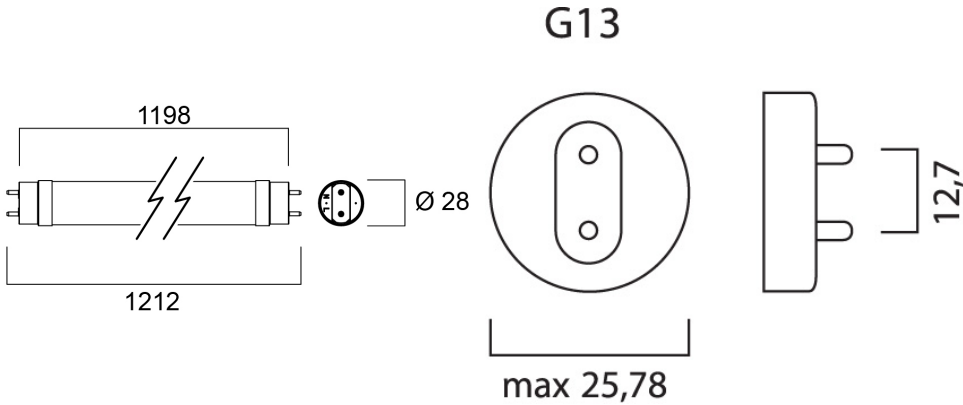

Technical drawings

Data table

GENERAL DATA

Product name	ToLEDo SUPERIA T8 CCG L1200 2760LM 830 75K PET SL
Technology	LED
Cap/Base	G13
Operating temperature range (°C)	-20°C...+55°C
E-number FI	4941350
Warranty	5 years

OPTICAL DATA

Colour temperature (K)	3000
CRI (Ra)	80
Colour Variation Initial (SDCM)	6
Photobiological Risk Group	RG0

ELECTRICAL DATA