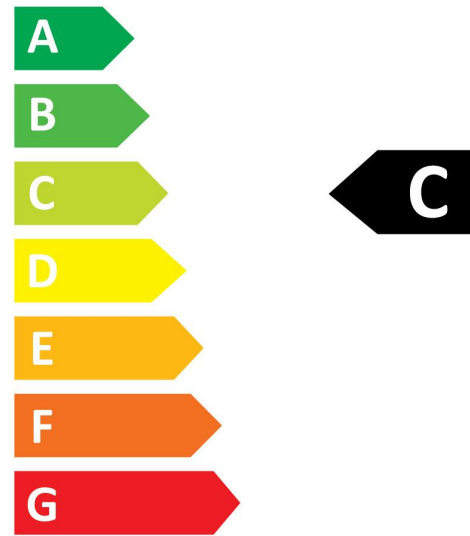

17
kWh/1000h

2019/2015