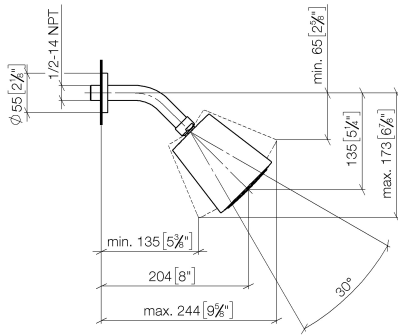

28 504 979 Product version from 10/1/2023

- spray head Ø 100mm
- PURIFY RAIN, max. flow rate 7 l/min (at 3 bar)
- Function from: 6 l/min
- with anti-scale system

Technical data:

- 180-210mm projection
- ball-joint pivotable through 30°
- rosettes Ø 55 mm
- 1/2" connection

Notes:

	Brushed Dark Platinum	28 504 979-99
	Chrome	28 504 979-00
	Brushed Platinum	28 504 979-06
	Platinum	28 504 979-08
	Dark Chrome	28 504 979-19
	Light Gold (PVD)	28 504 979-26
	Brushed Light Gold (PVD)	28 504 979-27
	Brushed Durabrass (23kt Gold)	28 504 979-28
	Matte Black	28 504 979-33
	Brushed Gold (PVD)	28 504 979-37
	Brushed Dark Brass (PVD)	28 504 979-39
	Brushed Bronze (PVD)	28 504 979-42
	Brushed Dark Bronze (PVD)	28 504 979-43
	Brushed Champagne (22kt Gold)	28 504 979-46
	Champagne (22kt Gold)	28 504 979-47
	Brushed Chrome	28 504 979-93

Recommended miscellaneous

- Concealed wall elbow -** 35 085 970 90
- min. recess depth 90 mm
 - max. recess depth 163 mm

28 504 979 Product version from 10/1/2023

mm [inches]

Flow rate chart

Codes & Standards

LGA_19

DVGW_DW-
6517DN0

Spare parts list

No.	Item Number	Name	Quantity used	Delivery time
3	09 11 03 011-99	Connection 140 x 65 x 21 mm - Brushed Dark Platinum	1.00	40
4	90 14 20 002 00 90	Washer 18,5 x 12,0 x 2,0 mm -	1.00	14
2	90 14 10 026 00 90	O-Ring 20,5 x 3,5 mm -	1.00	14
1	09 27 22 503-99	Rosette DB logo Ø 55 x Ø 22 x 9 mm - Brushed Dark Platinum	1.00	40
5	09 23 01 086 90	Flow limiter beige 7,6 l/min. -	1.00	14
6	90 12 05 054 00-99	Spray Overhead shower Ø 141 x 178 mm - Brushed Dark Platinum	1.00	40