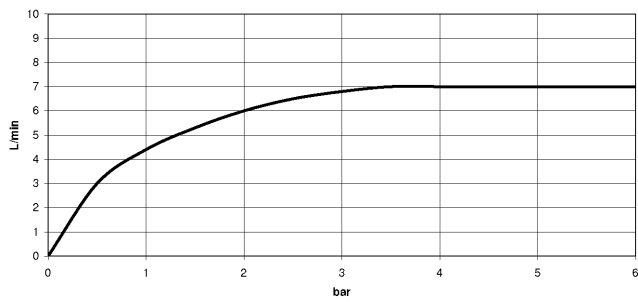

28 504 979 Product version from 10/1/2023

- spray head Ø 100mm
- PURIFY RAIN, max. flow rate 7 l/min (at 3 bar)
- Function from: 6 l/min
- with anti-scale system

Technical data:

- 180-210mm projection
- ball-joint pivotable through 30°
- rosettes Ø 55 mm
- 1/2" connection

Recommended miscellaneous

- Concealed wall elbow -** 35 085 970 90
- min. recess depth 90 mm
 - max. recess depth 163 mm

28 504 979 Product version from 10/1/2023

mm [inches]

Flow rate chart

Codes & Standards