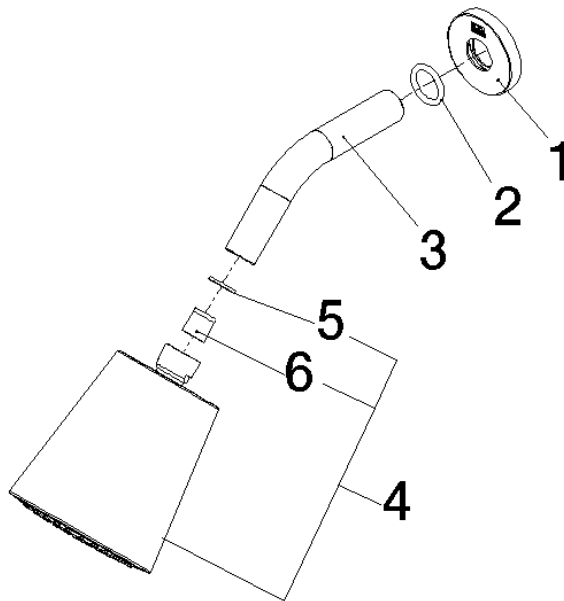

28 504 979 Product version from 10/1/2023

- spray head Ø 100mm
- PURIFY RAIN, max. flow rate 7 l/min (at 3 bar)
- Function from: 6 l/min
- with anti-scale system

Technical data:

- 180-210mm projection
- ball-joint pivotable through 30°
- rosettes Ø 55 mm
- 1/2" connection

Recommended miscellaneous

- Concealed wall elbow -** 35 085 970 90
- min. recess depth 90 mm
 - max. recess depth 163 mm

28 504 979 Product version from 10/1/2023

mm [inches]

Flow rate chart

Codes & Standards

DIN 4109

EN 1112

ISO 3822

Ü-Zeichen

Shower head - Brushed Dark Platinum

SERIES SPECIFIC

28 504 979 Product version from 10/1/2023

Certificates and sustainability

LGA_19

DVGW_DW-
6517DN0

Spare parts list

No.	Item Number	Name	Quantity used	Delivery time
3	09 11 03 011-99	Connection 140 x 65 x 21 mm - Brushed Dark Platinum	1.00	40
4	90 14 20 002 00 90	Washer 18,5 x 12,0 x 2,0 mm -	1.00	14
2	90 14 10 026 00 90	O-Ring 20,5 x 3,5 mm -	1.00	14
1	09 27 22 503-99	Rosette DB logo Ø 55 x Ø 22 x 9 mm - Brushed Dark Platinum	1.00	40
5	09 23 01 086 90	Flow limiter beige 7,6 l/min. -	1.00	14
6	90 12 05 054 00-99	Spray Overhead shower Ø 141 x 178 mm - Brushed Dark Platinum	1.00	40