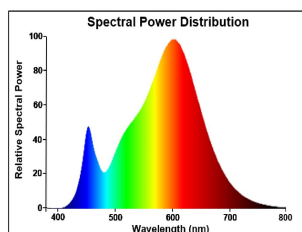

ToLEDo Superia T8 CCG and AC

ToLEDo SUPERIA T8 CCG L 1200 2760LM 830 75K PET SL

0030245

TECHNICAL DRAWINGS